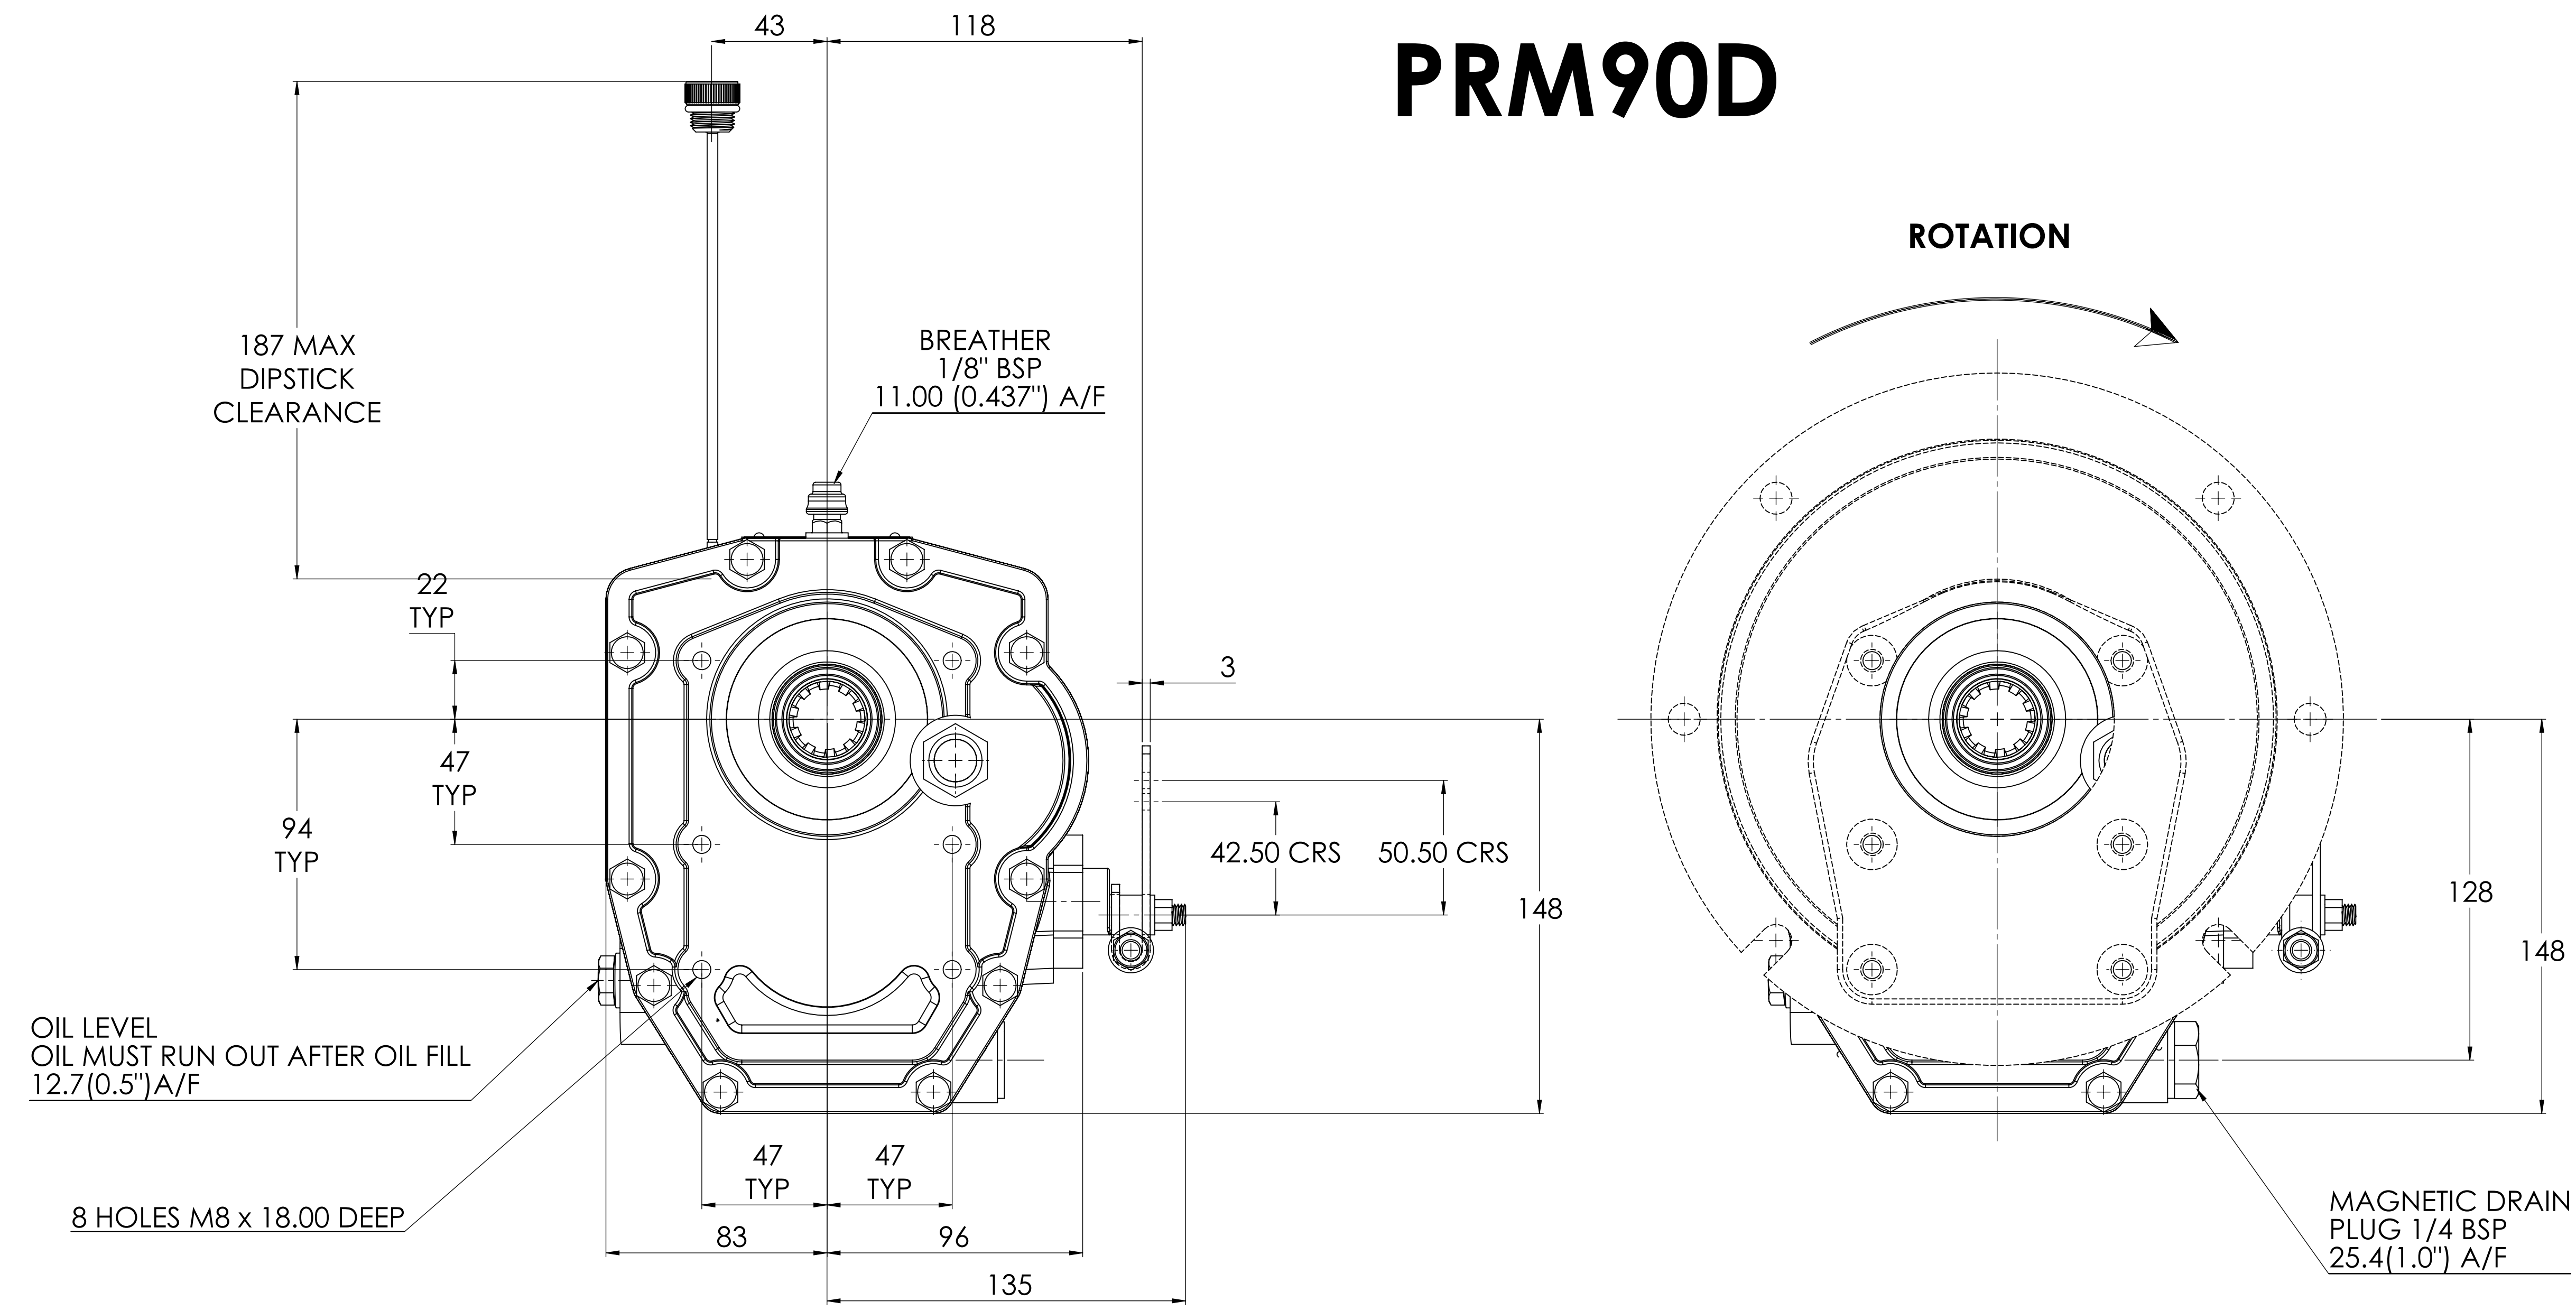

PRM90D

**NOTE: MOVE GEAR SELECTOR
LEVER FORWARD I.E. TOWARDS
GEARBOX INPUT FOR AHEAD
AND REARWARDS FOR ASTERN**

ADAPTOR PLATES AVAILABLE

ADAPTORS	ϕ A	B
SAE5	314.33 (12.375")	16.0 (0.63")
B/W	209.55 (8.250")	15.0 (0.591")