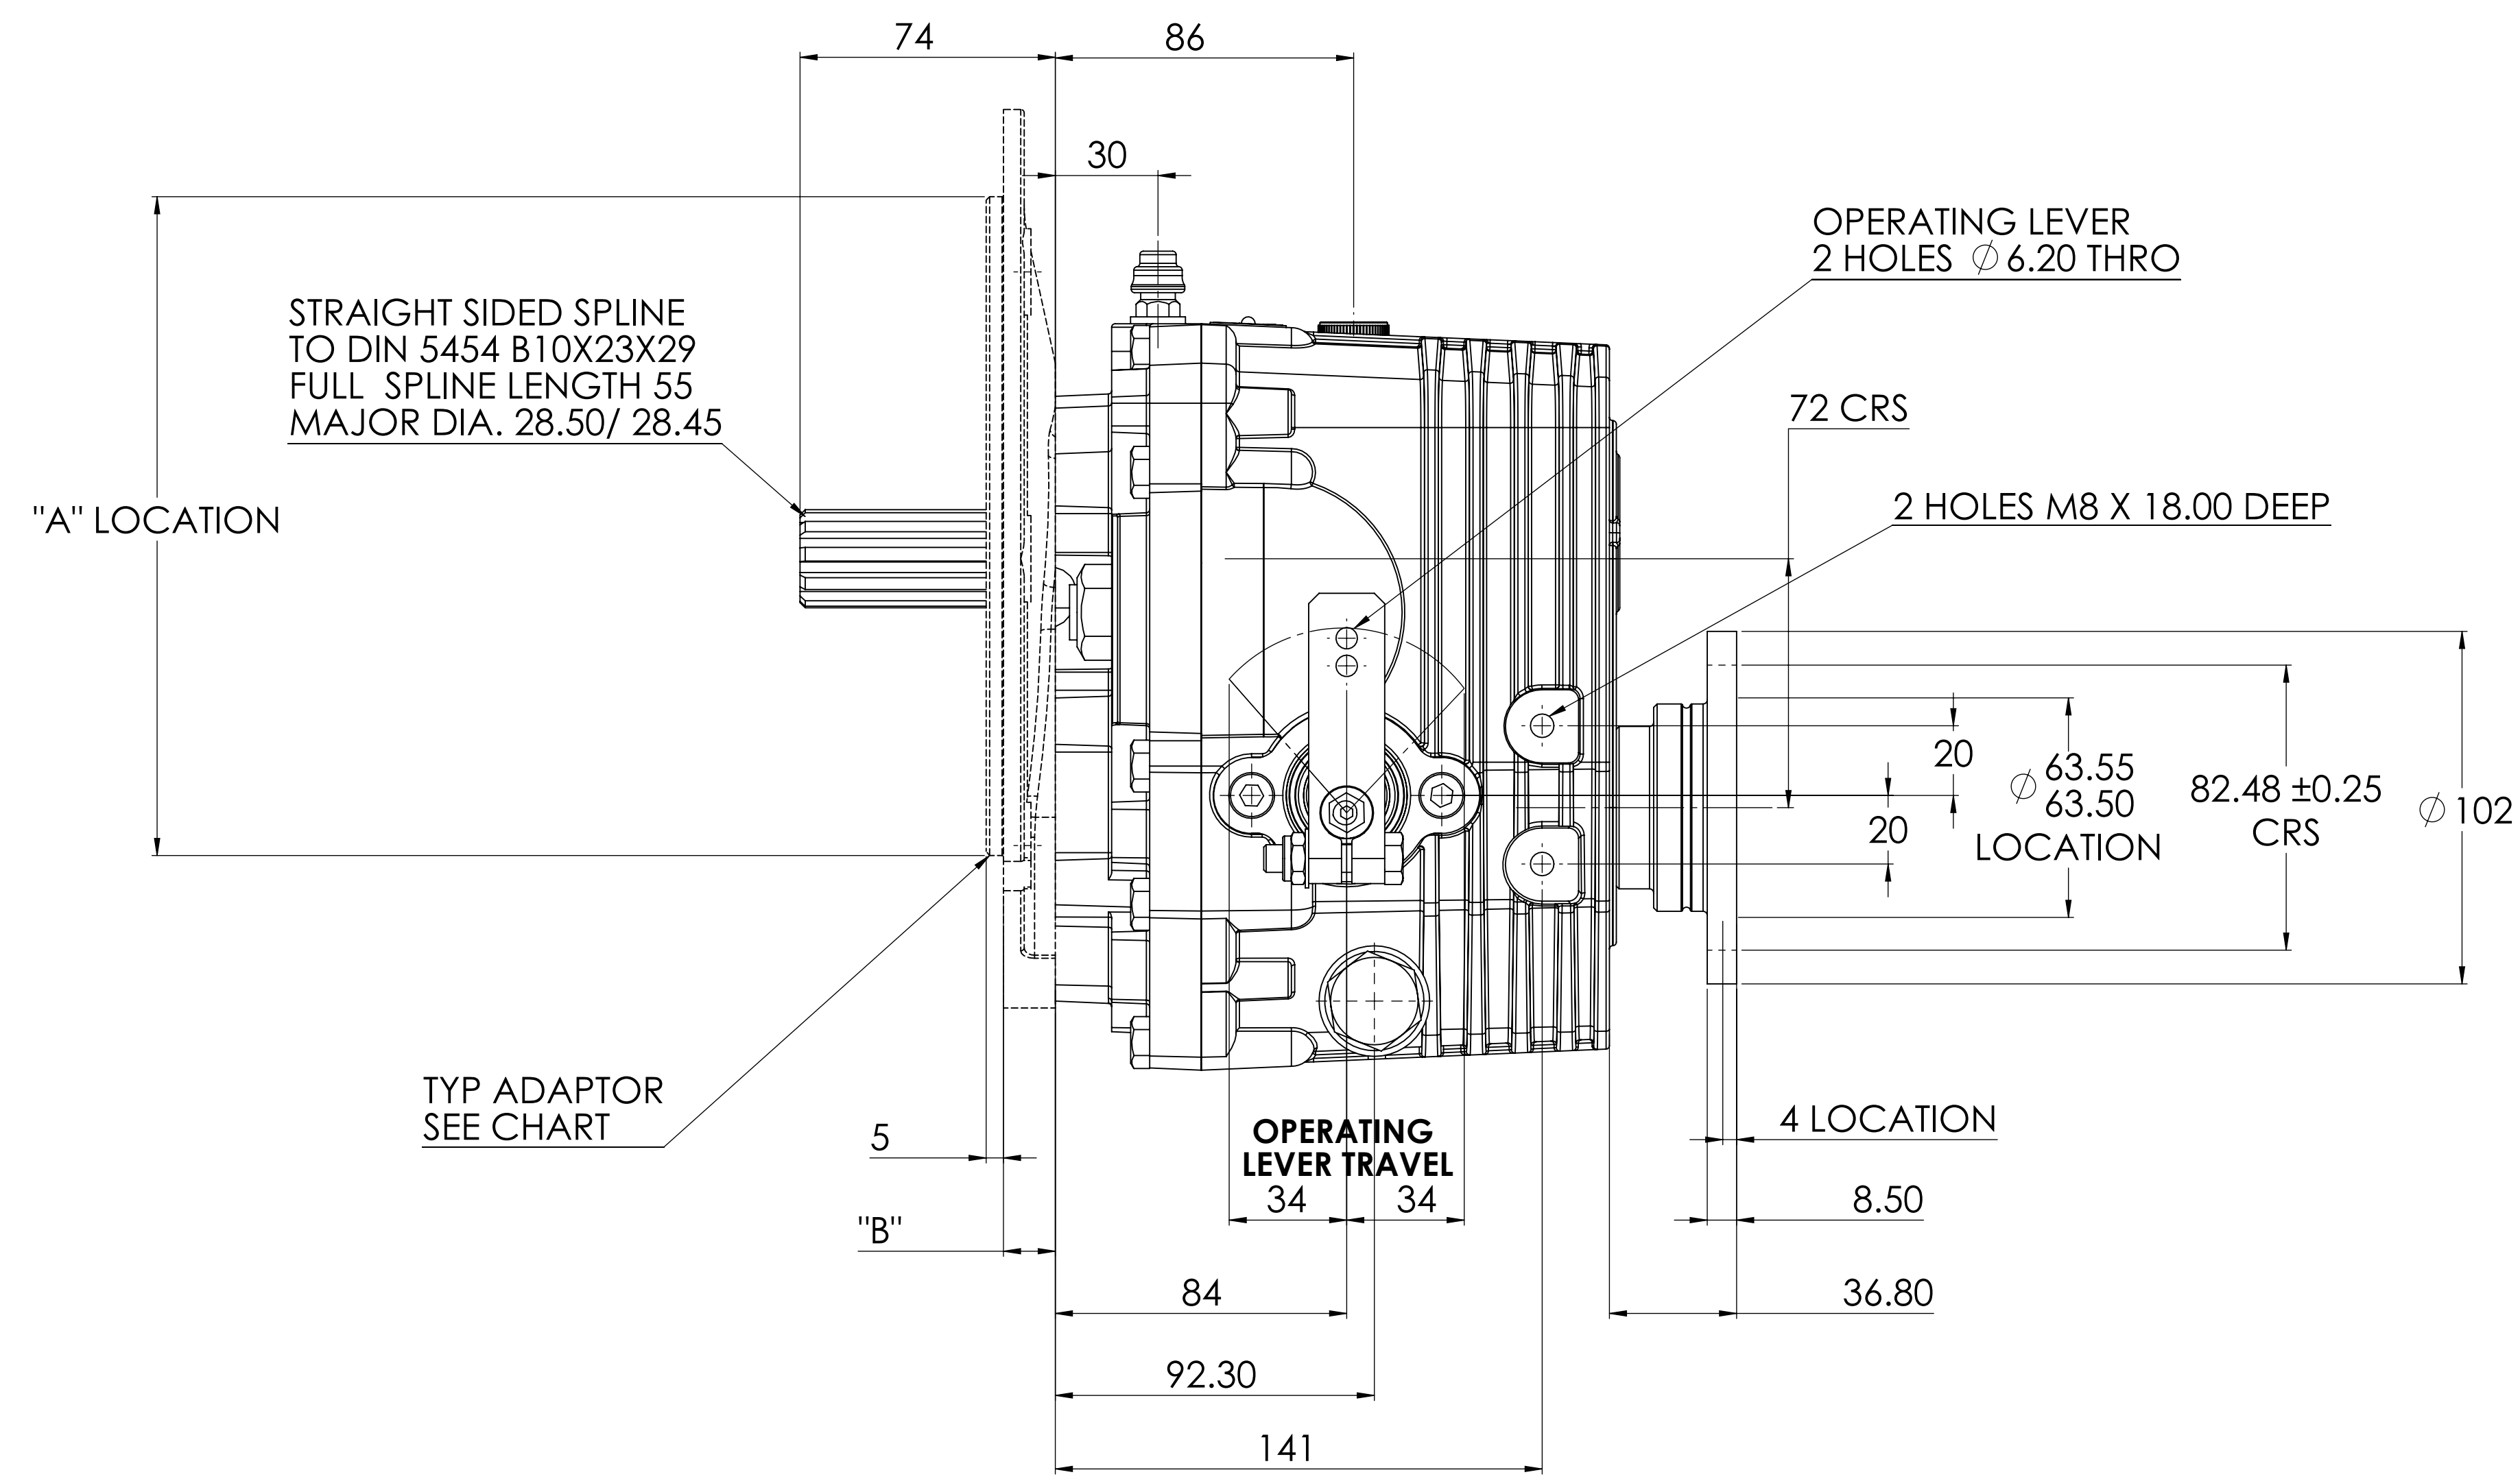

PRM90D

**NOTE: MOVE GEAR SELECTOR
LEVER FORWARD I.E. TOWARDS
GEARBOX INPUT FOR AHEAD
AND REARWARDS FOR ASTERN**

ADAPTOR PLATES AVAILABLE

ADAPTORS	ϕ A	B
SAE5	314.33 (12.375")	16.0 (0.63")
B/W	209.55 (8.250")	15.0 (0.591")